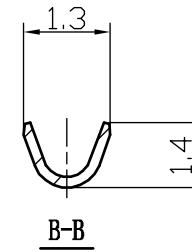

Dupont 2.0 Type Terminal

WWW.ASA-Elec.com

ASA Electronic

ASA Electronic Co. WWW.ASA-Elec.com

ASA Electronic Co.

Tel : (+98) 21 66 73 56 82 Mob : (+98) 912 03 161 02

WB2004-T		Phosper Bronze	1		
No.	Item/Material No.	Material	QTY	Remark	
Unmarked Tolerance					
		Unit	Scale	Design Unit	Size
		mm	—	Metric	A4
Draw	Review	Approve	Material	Drawing No.	Part No.
			Item	Dupont 2.0-YT	