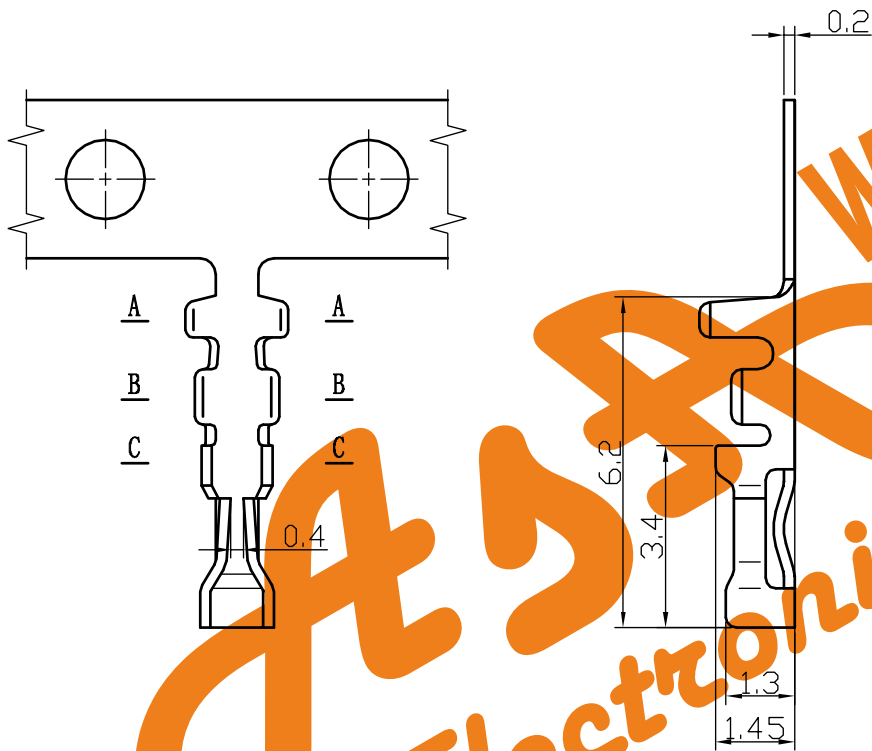

Dupont 2.0 Type Terminal

WWW.ASA-Elec.com

ASA Electronic

ASA Electronic Co. WWW.ASA-Elec.com

ASA Electronic Co.

Tel : (+98) 21 66 73 56 82 Mob : (+98) 912 03 161 02

WB2004-T		Phosper Bronze	1		
No.	Item/Material No.	Material	QTY	Remark	
Unmarked Tolerance					
		Unit	Scale	Design Unit	Size
		mm	—	Metric	A4
Draw	Review	Approve	Material	Drawing No.	Part No.
			Item	Dupont 2.0-YT	