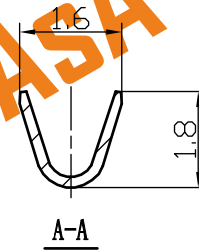

Dupont 2.0 Type Terminal

WWW.ASA-Elec.com

ASA Electronic

ASA Electronic Co. WWW.ASA-Elec.com

ASA Electronic Co.

Tel : (+98) 21 66 73 56 82 Mob : (+98) 912 03 161 02

WB2004-T		Phosper Bronze	1		
No.	Item/Material No.	Material	QTY	Remark	
Unmarked Tolerance					
		Unit	Scale	Design Unit	Size
		mm	—	Metric	A4
Draw	Review	Approve	Material	Drawing No.	Part No.
			Item	Dupont 2.0-YT	